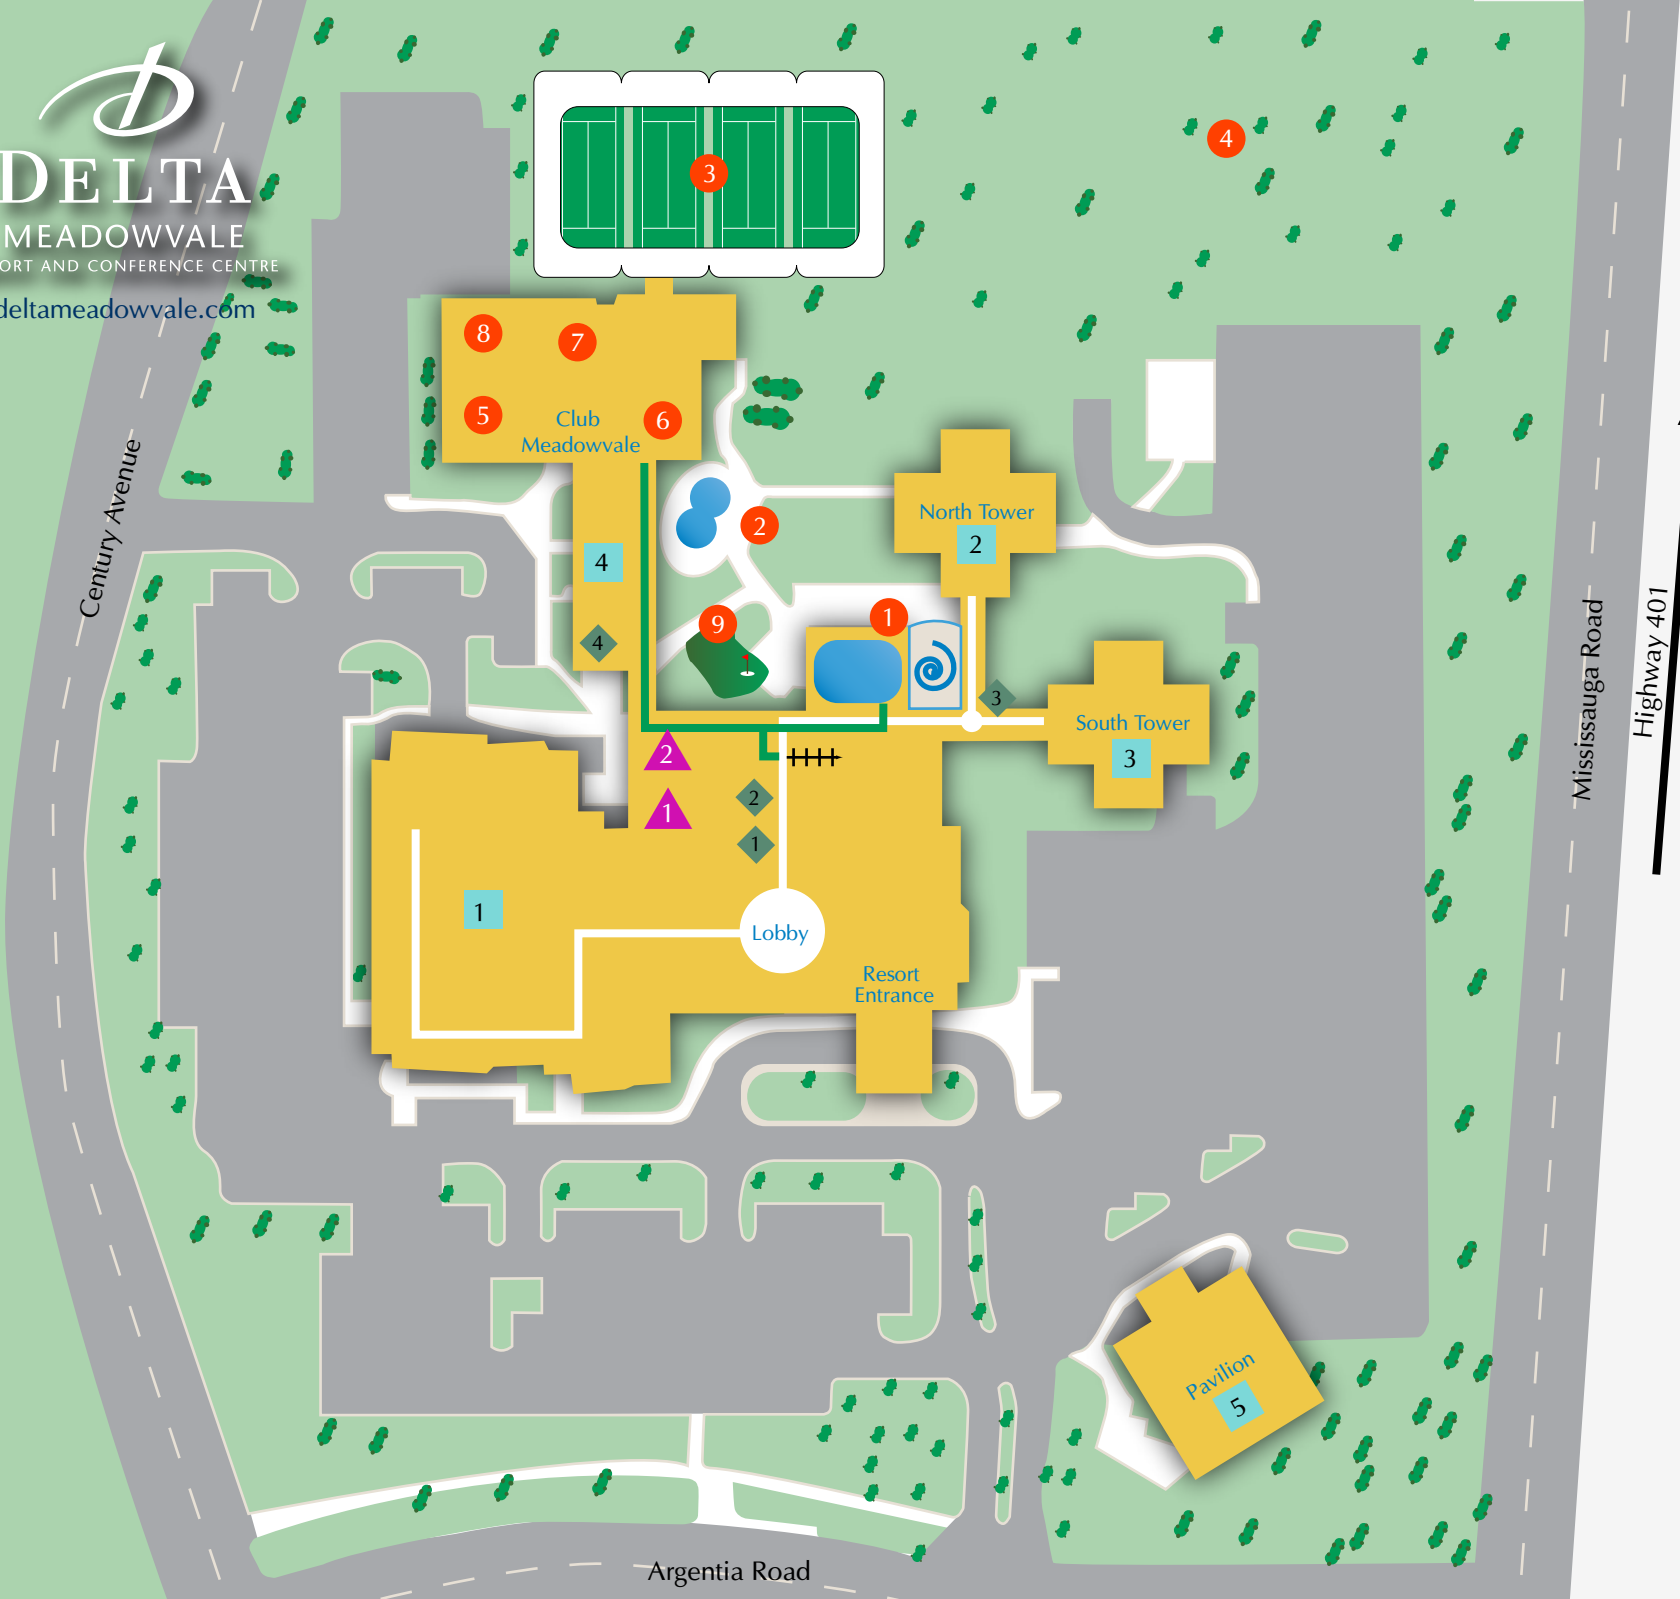

RESORT MAP

RECREATION & FITNESS FACILITIES

- 1 Big Blue waterslide / indoor pool (lower level)
- 2 Outdoor pool
- 3 Tennis Bubble (4 indoor courts | main level)
- 4 Open Outdoor Recreation Area
- 5 Squash Courts (6 indoor courts | main level)
- 6 Weight and cardio fitness floor (lower level)
- 7 Group Fitness Studio (lower level)
- 8 Cycling Studio (lower level)
- 9 Putting Green (indoor courtyard)

DINING

- ▲1 Quest Restaurant & Bar (main level)
- ▲2 Compass Room (main level)

CONVENTION CENTRE

- 1 Ballrooms (main level)
- 2 North Tower (meeting space and guestroom tower)
- 3 South Tower (meeting space and guestroom tower)
- 4 Club and Garden Studios (lower level)
- 5 Pavilion

OUTLETS

- ◆1 Business Centre (main level)
- ◆2 Gift Shop (main level)
- ◆3 Thrifty/Dollar Car Rental (main level)
- ◆4 Eclectica Hair Design and Spa (lower level)

FAMILY-FRIENDLY AREA ATTRACTIONS

Chuck E. Cheese's	5.70 km
Imax Theatres	10.75 km
Playdium	11.23 km
Canada's Wonderland	38.75 km
African Lion Safari	64.55 km

+++ Stairs — Main Level Hallways — Lower Level Hallways