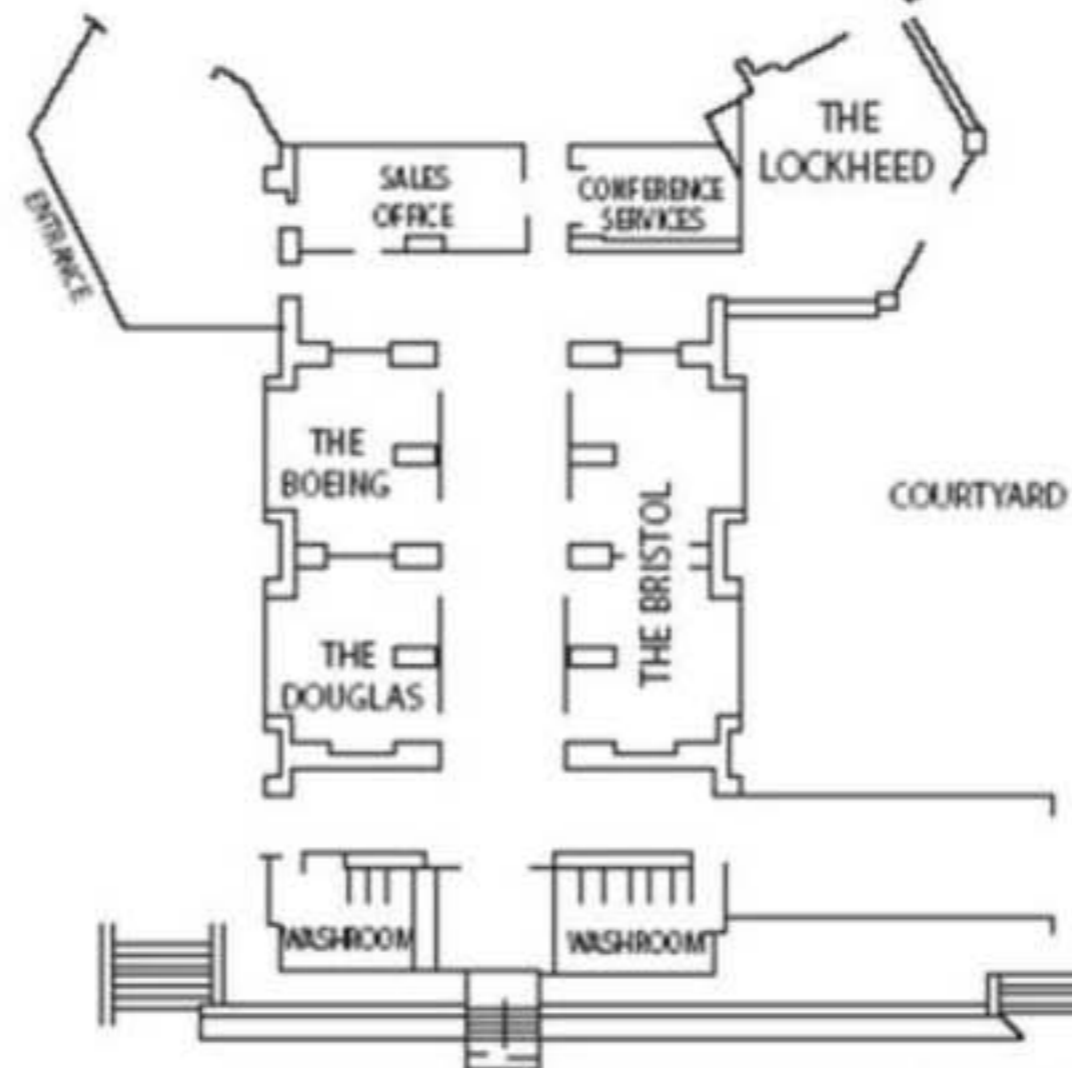

SECOND FLOOR

ROOFTOP (DELTA CLUB LEVEL)

MAIN FLOOR

VISCOUNT BALLROOM