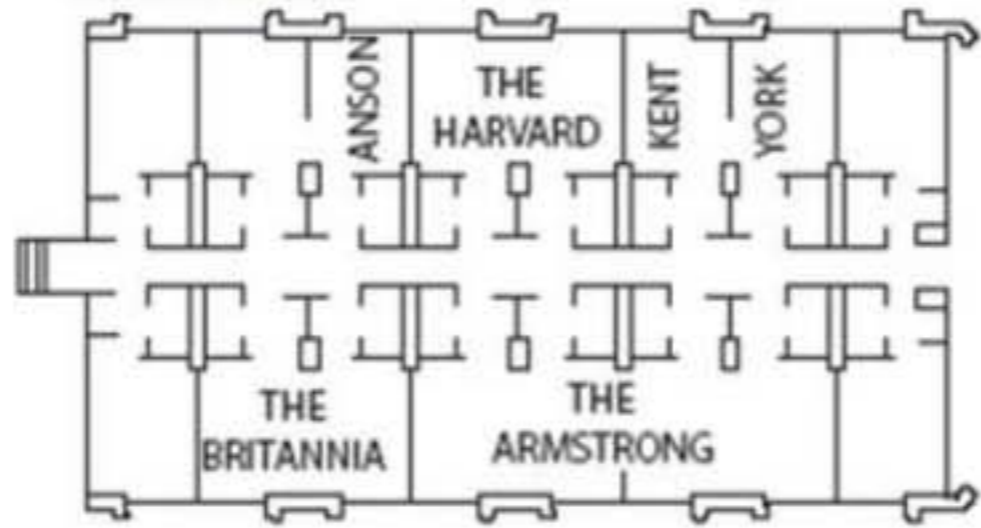

SECOND FLOOR

ROOFTOP (DELTA CLUB LEVEL)

MAIN FLOOR

VISCOUNT BALLROOM