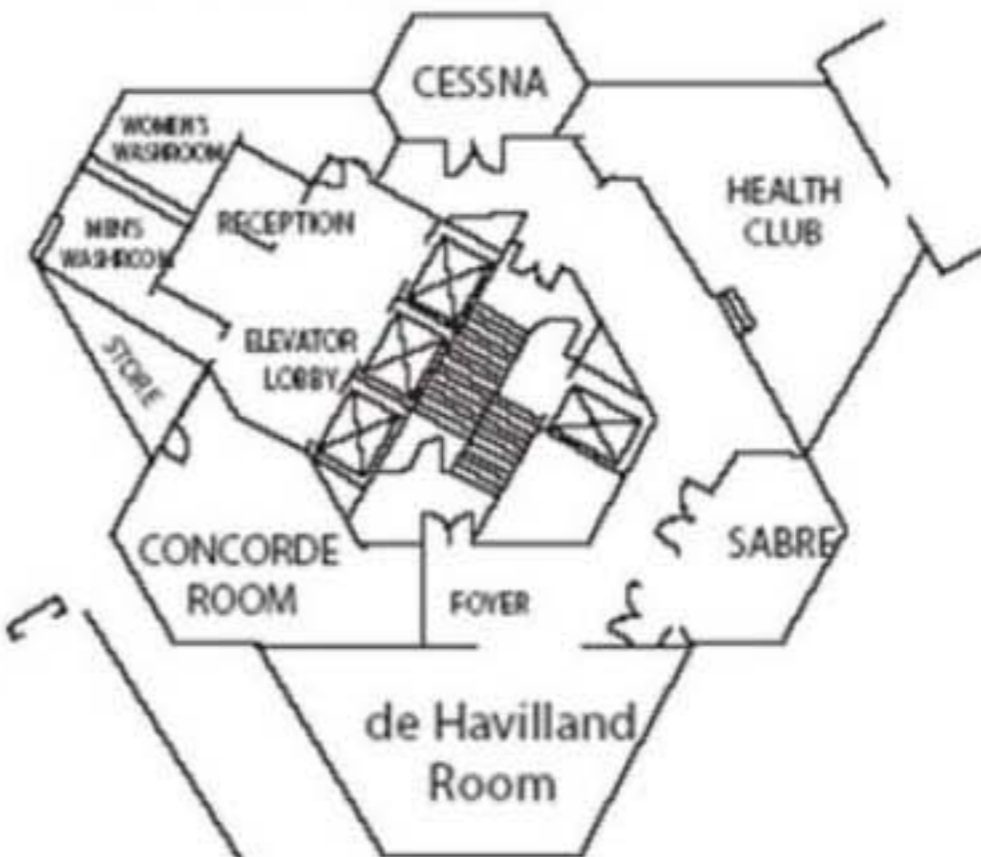

SECOND FLOOR

ROOFTOP (DELTA CLUB LEVEL)

MAIN FLOOR

VISCOUNT BALLROOM