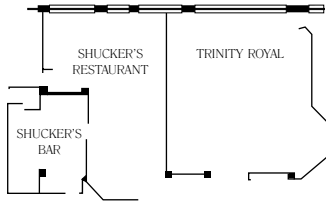

Delta Brunswick Floor Plan

MAIN FLOOR

MEZZANINE LEVEL