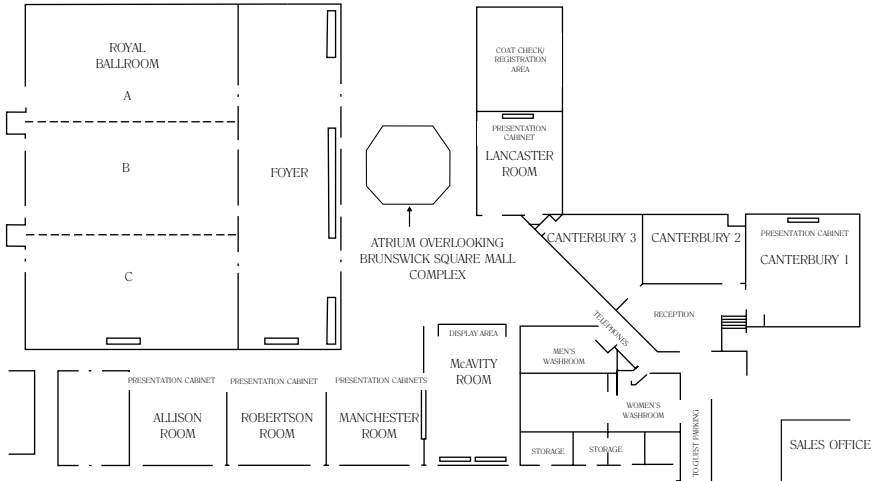

Delta Brunswick Floor Plan

MAIN FLOOR

MEZZANINE LEVEL